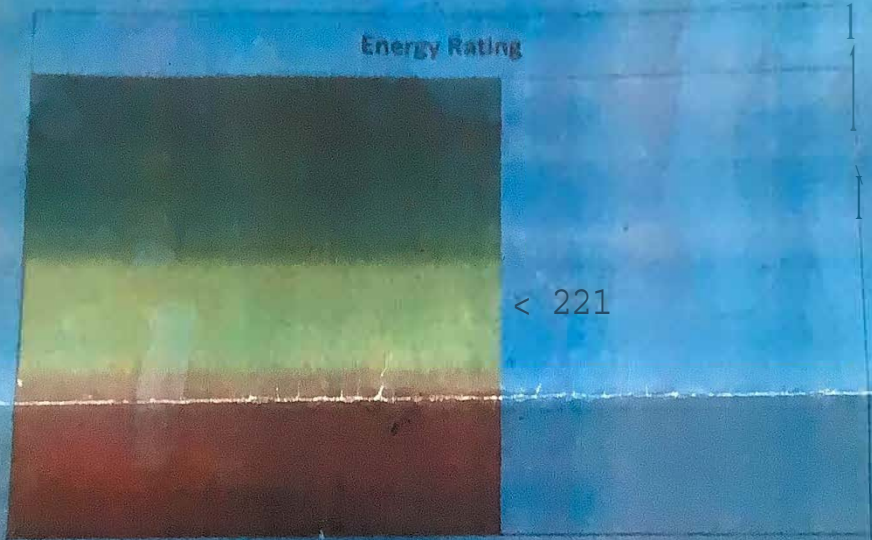

Energy Rating

www.theenergyrating.com

Residential Park Home • 8S 3&32

Manufacturer	ABI Ltd
Model Name	Harrogate 2020 41x20 2 Bed
Home Serial Number	20AB1890201
Estimated Annual Energy Consumption	221 kWh/m2.Year
Estimated Annual CO ₂ Emissions	40.02 kg CO ₂ /m2.Year